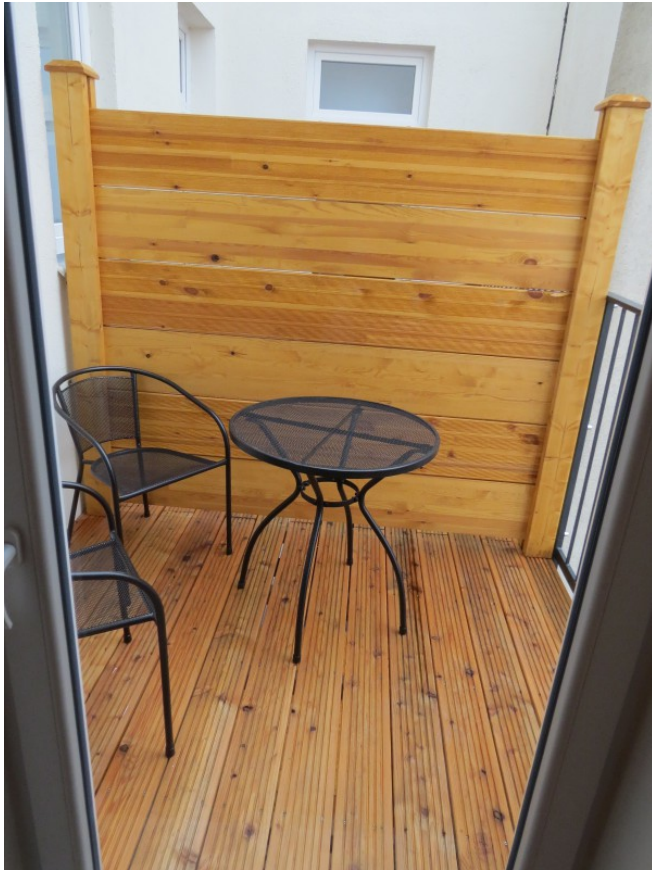

Expose

Spittelberg

Spittelberg, 1070 Wien

Größe
€ 46m²

Miete
€ 1.200,00

Details

Art:	Miete
Zimmer:	2
Badezimmer:	1
Toiletten:	1
Geschoß:	3
Vermietungsdauer:	Min. 1 Tag - Max. 6 Monate
Verfügbar:	ab sofort
Möbliert:	Ja
Terrasse:	Ja
Garten:	Nein
Baujahr:	1900

Beschreibung

Schranggasse, Museumsquartier is a self-catering accommodation located in Vienna. Free WiFi access

is available. The property is 300 metres from Volkstheater Metro Stop and 500 metres from Kunsthistorisches Museum. The apartment will provide you with a TV, a balcony and a hot tub. There is a full a kitchenette with a dishwasher and an oven. Featuring a spa bath, private bathroom also comes with a shower and a bath. At Schrankgasse, Museumsquartier you will find a hot tub and a terrace. If you feel like visiting the surroundings, check out Naturhistorisches Museum (500 metres) and Museumsquartier Metro Stop (500 metres). Vienna International Airport is located 18 km from the property. Der Stadtteil 07. Neubau wird von Gästen in folgenden Kategorien besonders gut bewertet: Design, Fotografie and Moderne Kunst